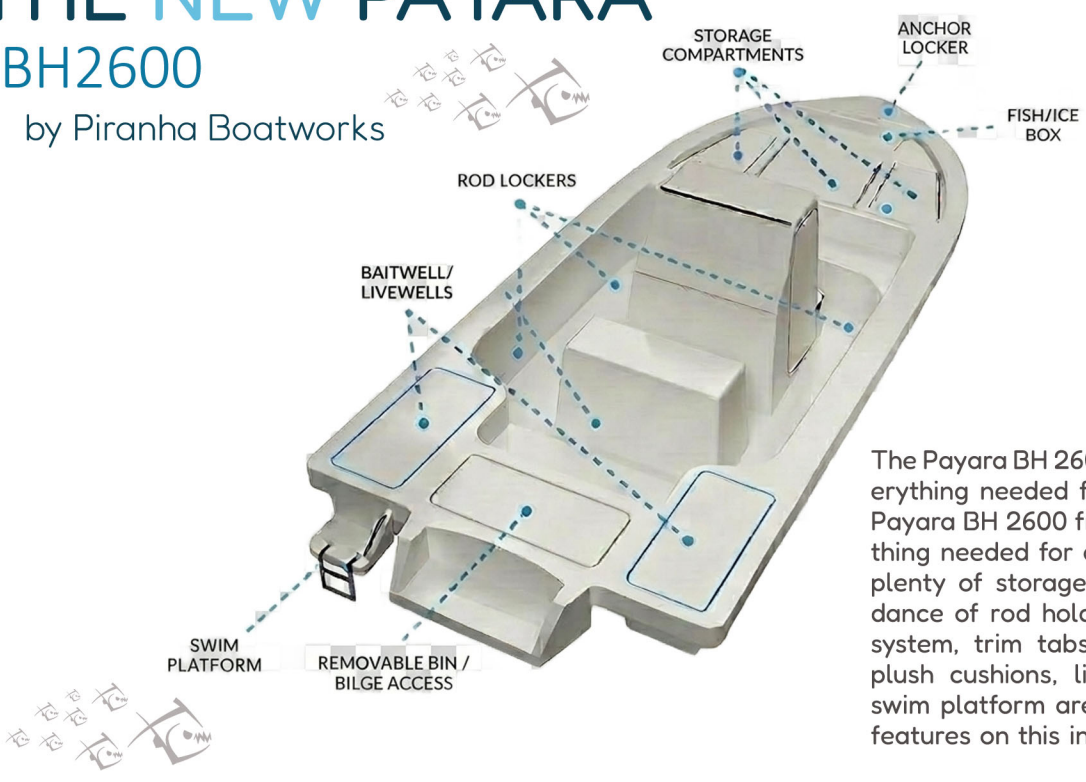

The Payara BH2600

The Piranha Payara BH2600

The Payara is a 26 ft Hybrid Bay Boat from Piranha Boatworks. It offers family and fishermen an awesome platform for a great day fishing or hanging with the family at your local sandbar. Then visit your favorite waterfront restaurant. Lots of storage. Inshore or offshore Piranha gets you there. Get Predacious in a Piranha. .

Specifications:

Length: 26 feet
Beam: 8 feet 8 inches
Draft: 12 to 14 Inches
Dry Weight: 4800 lbs approx.
Transom Height: 25 Inches
Fuel Tank: 103 gallons
Horsepower: 300 to 450
Baitwell: 2 Aft baitwells, 40 Gallons
Cooler/Fish Box: Insulated Well forward

Standard:

Sea Chest
Jack Plate
Trim Tabs
Steering System(DTS/Non DTS)
6 cleat package
Under gunnel Rod holders
Raw Water system
Fresh Water System

Piranha Boatworks, LLC. 1210 Sarah St., Longwood, FL 32750
www.piranhaboatworks.com / sales@piranhaboatworks.com / 305-710-4757

The Payara BH2600

THE NEW PAYARA BH2600

by Piranha Boatworks

26' HYBRID Bay Boat

The Payara BH 2600 from Piranha Boatworks has everything needed for a great day on the water. The Payara BH 2600 from Piranha Boatworks has everything needed for a great day on the water. It offers plenty of storage both forward and aft. An abundance of rod holders and racks, a sea chest pump system, trim tabs, a jack plate, navigation lights, plush cushions, lighted switches, and a port-side swim platform are just some of the many standard features on this incredible boat. Inshore or offshore, get there on a Piranha Payara.