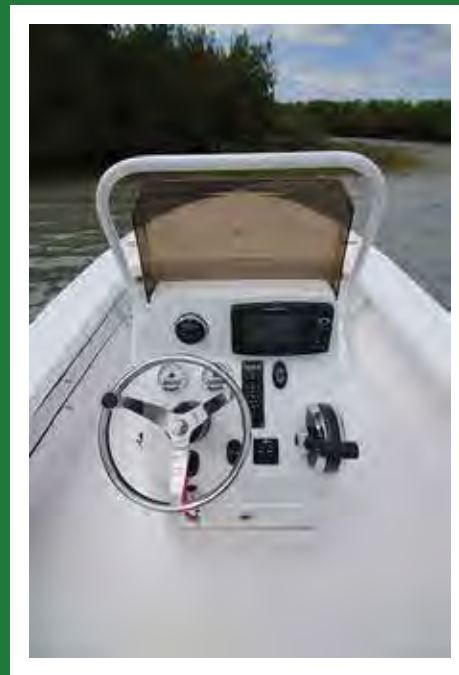

Piranha Flats/Bay Series F2000

SPECIFICATIONS

Length: 20' 1"

Draft: 6" - 8"

Beam: 92"

Fuel Tank: 30 gal

Hull Weight: 1250 lbs

Max HP: 150

STANDARD FEATURES

Center Console Cooler Seat

Rub Rail Navigation Lights

Hydraulic Steering

Under Gunnel Rod Holders

Console Grab Rail & Wind Screen

Digital Gauge Package

Piranha Flats/Bay Series F2000

The F2000 is the ultimate fishing platform. It offers a large forward casting platform, plenty of storage, a cooler seat, and a smooth comfortable ride. All with a true 6 to 8 inch drafting hull. Whether you are a fly fisherman or light action caster, this is the boat for you. We have many great options available for this sleek craft.

Specifications

Length: 20' 1"
Draft: 6" - 8"
Beam: 92"
Fuel Tank: 30 gal
Hull Weight: 1250 lbs
Max HP: 150

Standard Features

Center Console Cooler Seat
Rub Rail Navigation Lights
Hydraulic Steering
Under Gunnel Rod Holders
Console Grab Rail & Wind Screen
Digital Gauge Package