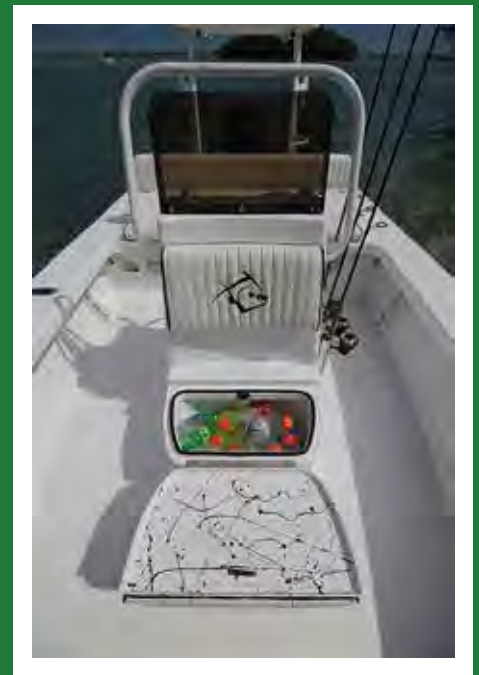

Piranha Flats/Bay Series F2000

SPECIFICATIONS

Length: 20' 1"

Draft: 6" - 8"

Beam: 92"

Fuel Tank: 30 gal

Hull Weight: 1250 lbs

Max HP: 150

STANDARD FEATURES

Center Console Cooler Seat

Rub Rail Navigation Lights

Hydraulic Steering

Under Gunnel Rod Holders

Console Grab Rail & Wind Screen

Digital Gauge Package

Piranha Flats/Bay Series F2000

The F2000 is the ultimate fishing platform. It offers a large forward casting platform, plenty of storage, a cooler seat, and a smooth comfortable ride. All with a true 6 to 8 inch drafting hull. Whether you are a fly fisherman or light action caster, this is the boat for you. We have many great options available for this sleek craft.

Specifications

Length: 20' 1"
Draft: 6" - 8"
Beam: 92"
Fuel Tank: 30 gal
Hull Weight: 1250 lbs
Max HP: 150

Standard Features

Center Console Cooler Seat
Rub Rail Navigation Lights
Hydraulic Steering
Under Gunnel Rod Holders
Console Grab Rail & Wind Screen
Digital Gauge Package