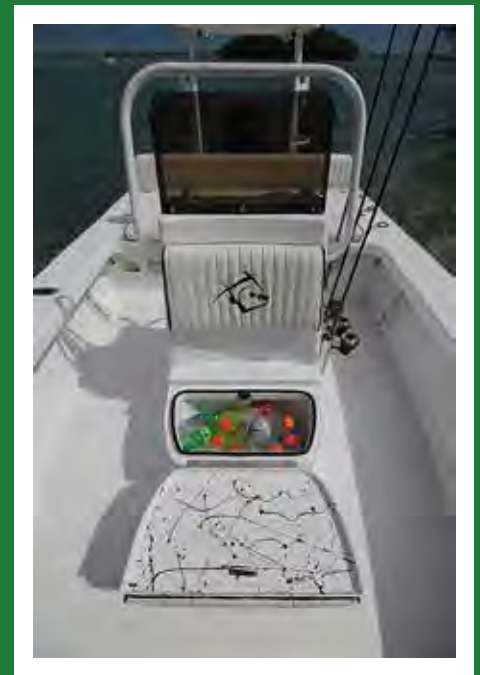

Piranha Flats/Bay Series F2000

SPECIFICATIONS

Length: 19' 6"

Draft: 6" - 8"

Beam: 92"

Fuel Tank: 30 gal

Hull Weight: 1250 lbs

Max HP: 150

STANDARD FEATURES

Center Console Cooler Seat

Rub Rail Navigation Lights

Hydraulic Steering

Under Gunnel Rod Holders

Console Grab Rail & Wind Screen

Digital Gauge Package

Piranha Flats/Bay Series F2000

The F2000 is the ultimate fishing platform. It offers a large forward casting platform, plenty of storage, a cooler seat, and a smooth comfortable ride. All with a true 6 to 8 inch drafting hull. Whether you are a fly fisherman or light action caster, this is the boat for you. We have many great options available for this sleek craft.

Specifications

Length: 19' 6"
Draft: 6" - 8"
Beam: 92"
Fuel Tank: 30 gal
Hull Weight: 1250 lbs
Max HP: 150

Standard Features

Center Console Cooler Seat
Rub Rail Navigation Lights
Hydraulic Steering
Under Gunnel Rod Holders
Console Grab Rail & Wind Screen
Digital Gauge Package