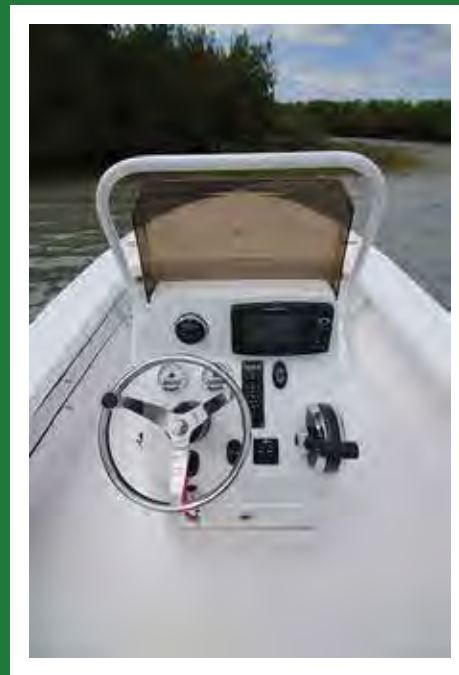

Piranha Flats/Bay Series F2000

SPECIFICATIONS

Length: 19' 6"

Draft: 6" - 8"

Beam: 92"

Fuel Tank: 30 gal

Hull Weight: 1250 lbs

Max HP: 150

STANDARD FEATURES

Center Console Cooler Seat

Rub Rail Navigation Lights

Hydraulic Steering

Under Gunnel Rod Holders

Console Grab Rail & Wind Screen

Digital Gauge Package

Piranha Flats/Bay Series F2000

The F2000 is the ultimate fishing platform. It offers a large forward casting platform, plenty of storage, a cooler seat, and a smooth comfortable ride. All with a true 6 to 8 inch drafting hull. Whether you are a fly fisherman or light action caster, this is the boat for you. We have many great options available for this sleek craft.

Specifications

Length: 19' 6"
Draft: 6" - 8"
Beam: 92"
Fuel Tank: 30 gal
Hull Weight: 1250 lbs
Max HP: 150

Standard Features

Center Console Cooler Seat
Rub Rail Navigation Lights
Hydraulic Steering
Under Gunnel Rod Holders
Console Grab Rail & Wind Screen
Digital Gauge Package